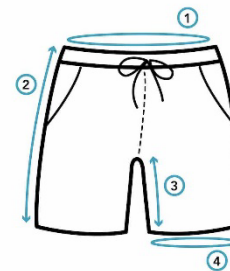

Measurements refer to shirt dimensions, not body size.

Measure your favourite shirt and compare to the guide to find your best match.

We recommend sizing up if you are in between sizes.

WOMENS SHIRT

All measurements in Centimetres

Measurements refer to shirt dimensions, not body size.

Measure your favourite shirt and compare to the guide to find your best match.

We recommend sizing up if you are in between sizes.

KIDS SHIRT

All measurements in Centimetres

	①	②	③	④
	Chest Across	Length	Shoulder	Sleeve Length
2	33	37	26	12
4	35	40	27	13
6	38	45	28	14
8	39	50	30	15
10	44	56	35	15
12	46	58	37	16
14	49	60	40	17

Measurements refer to shirt dimensions, not body size.

Measure your favourite shirt and compare to the guide to find your best match.

We recommend sizing up if you are in between sizes.

SWIM SHORTS

	①	②	③	④
	Waist Around	Length	Inseam	Leg Opening
S	30-32.5"	76-83cm	41cm	14cm
M	32.5-35"	83-89cm	42cm	14.5cm
L	35-37"	89-94cm	43.5cm	15cm
XL	37-39"	94-99cm	44.5cm	16cm
2XL	39-41"	99-104cm	46cm	16cm
3XL	41-43"	104-109cm	47cm	17cm