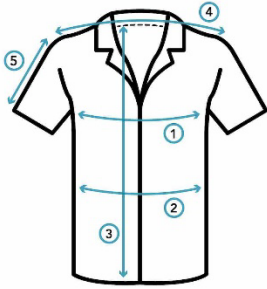

50 YEARS

1974-2024

Gear Up for Kalamunda Rugby's 50th Anniversary
\$75.00 Per Item Men's, Women's & Kids Sizes Available

MENS SHIRT

All measurements in Centimetres

	①	②	③	④	⑤
	Chest Across	Waist Across	Length	Shoulder	Sleeve Length
S	51.5	51.5	76	45	23
M	56	56	76	48.5	23
L	57.5	57.5	79	49	24.5
XL	61.5	61.5	79	51	24.5
2XL	63.5	63.5	82	51	25.5
3XL	66.5	66.5	82	52	26
4XL	69	69	83	54	26
5XL	72.5	72.5	84	55	26.5
6XL	75	75	84	57	27

Measurements refer to shirt dimensions, not body size.

Measure your favourite shirt and compare to the guide to find your best match.

We recommend sizing up if you are in between sizes.

WOMENS SHIRT

All measurements in Centimetres

Measurements refer to shirt dimensions, not body size.

Measure your favourite shirt and compare to the guide to find your best match.

We recommend sizing up if you are in between sizes.

KIDS SHIRT

All measurements in Centimetres

Measurements refer to shorts dimensions, not body size.

Measure your favourite shorts and compare to the guide to find your best match.

These shorts have an elastic waistband and drawstring closure, for an adjustable and comfortable fit to your body.