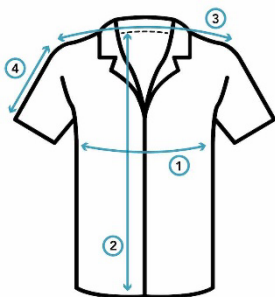

Measurements refer to shirt dimensions, not body size.

Measure your favourite shirt and compare to the guide to find your best match.

We recommend sizing up if you are in between sizes.

WOMENS SHIRT

All measurements in Centimetres

	Women's Size AU	①	②	③	④	⑤
		Chest Across	Hips Across	Length	Shoulder	Sleeve Length
S	6-8	49	49	60	41	22
M	8-10	51	51	65	43	23
L	12-14	57	57	69	46	24
XL	14-16	60.5	60.5	70	48.5	25
2XL	16-18	66	66	74	51	25.5
3XL	20-22	70	70	77.5	53	27

Measurements refer to shirt dimensions, not body size.

Measure your favourite shirt and compare to the guide to find your best match.

We recommend sizing up if you are in between sizes.

KIDS SHIRT

All measurements in Centimetres

Measurements refer to shorts dimensions, not body size.

Measure your favourite shorts and compare to the guide to find your best match.

These shorts have an elastic waistband and drawstring closure, for an adjustable and comfortable fit to your body.