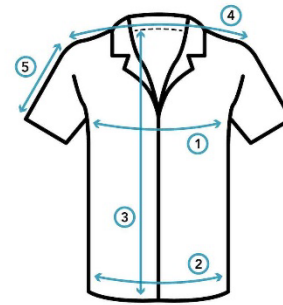

50 YEARS

1974-2024

Gear Up for Kalamunda Rugby's 50th Anniversary
\$75.00 Per Item Men's, Women's & Kids Sizes Available

MENS SHIRT

All measurements in Centimetres

	①	②	③	④	⑤
	Chest Across	Waist Across	Length	Shoulder	Sleeve Length
S	51.5	51.5	76	45	23
M	56	56	76	48.5	23
L	57.5	57.5	79	49	24.5
XL	61.5	61.5	79	51	24.5
2XL	63.5	63.5	82	51	25.5
3XL	66.5	66.5	82	52	26
4XL	69	69	83	54	26
5XL	72.5	72.5	84	55	26.5
6XL	75	75	84	57	27

Measurements refer to shirt dimensions, not body size.

Measure your favourite shirt and compare to the guide to find your best match.

We recommend sizing up if you are in between sizes.

WOMENS SHIRT

All measurements in Centimetres

Measurements refer to shirt dimensions, not body size.

Measure your favourite shirt and compare to the guide to find your best match.

We recommend sizing up if you are in between sizes.

KIDS SHIRT

All measurements in Centimetres

Measurements refer to shorts dimensions, not body size.

Measure your favourite shorts and compare to the guide to find your best match.

These shorts have an elastic waistband and drawstring closure, for an adjustable and comfortable fit to your body.